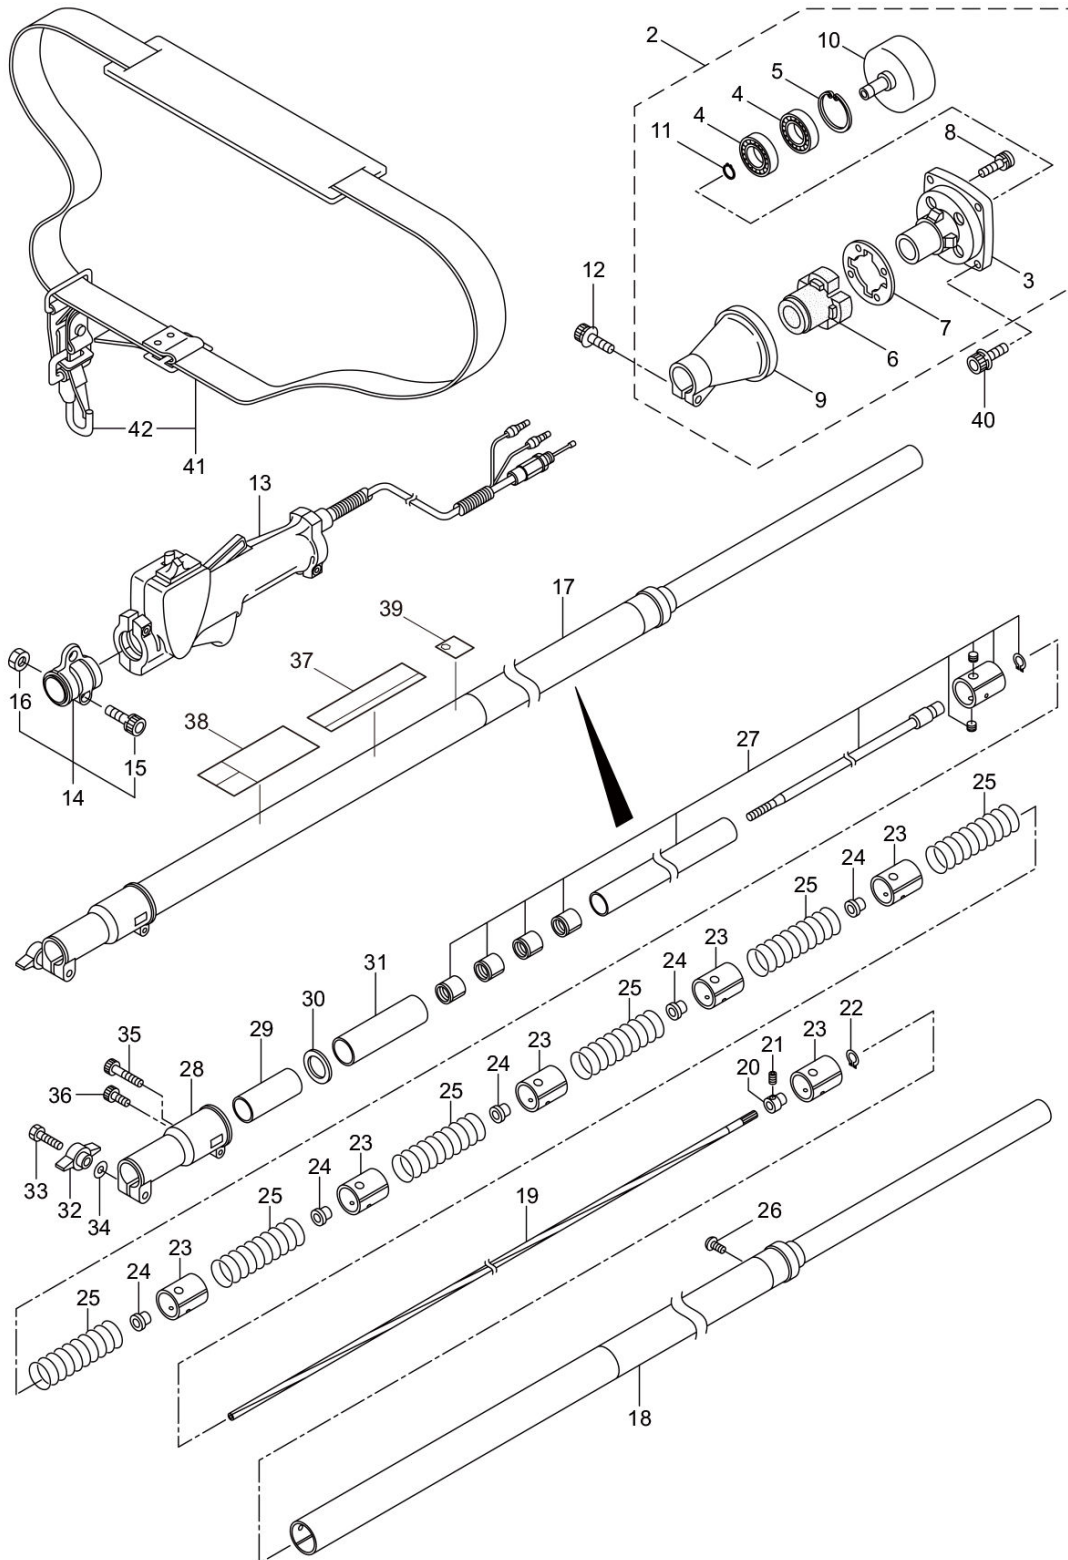

TPP2630
2. MAIN BODY

Status	Position	Parts Number	Parts Name	Unit Quantity	Lot Order Quantity	Remarks	Maker code
	1	364588	TPP2630(EU01)	1			
	2	224201	CLUTCH CASE ASSY	1		Incl.3-11	
	3	214592	HOUSING	1			
	4	214161	BEARING 6000ZZ	2		#6000ZZ	
	5	054676	RING SNAP	1	5	#26	
	6	560309	RUBBER	1			
	7	214163	WASHER	1			
	8	092033	SCREW	4	10	M5x15	
	9	214593	PIPE BRACKET	1			
	10	220551	CLUTCH DRUM	1			
	11	014210	SNAP RING	1	5	#10	
	12	261246	CAP SCREW	1	5	M5x25	
	13	235078	Throttle Lever Assy (235078)	1			
	14	234694	SWIVEL HANGING BRACKET	1		Incl.15,16	
	15	234702	CAP SCREW	1		M5x20	
	16	126993	NUT	1	5	M5	
	17	237254	SHAFT ASSY FOR TPP27	1		Incl.18-36	
	18	237574	GUIDE PIPE ASSY	1			
	19	237575	DRIVE SHAFT	1			
	20	237576	SET COLOR	1			
	21	237577	CAP SCREW	1		M5x6	
	22	055186	C-SHAPED SNAP RING 12	1	5	#12	
	23	237578	BUSH HOLDER	6			
	24	237579	DRIVE BUSH	5			
	25	241553	SPRING	6		1.2x28.3-	
	26	233364	SCREW	1		4x8	
	27	237581	MAIN PIPE ASSY	1			
	28	237582	SLIDE HOLDER	1			
	29	237583	SLEEVE	1			
	30	237584	SLIDE HOLDER	1			
	31	237585	CUSHION TUBE	1			
	32	237586	KNOB	1			
	33	237587	BOLT	1		M8x40	
	34	237588	WASHER	1		8.7x17.6xt1.6	
	35	237589	CAP SCREW	1		M6x25	
	36	237590	CAP SCREW	1		M5x10	
	37	238160	PLATE	1		TPP2630	
	38	238749	MARK	1			
	39	231264	LABEL	1		111dBA	
	40	261250	CAP SCREW	4	5	M5x20	
	41	220533	SHOULDER STRAP	1		I I 42	
	42	231657	HOOK	1			