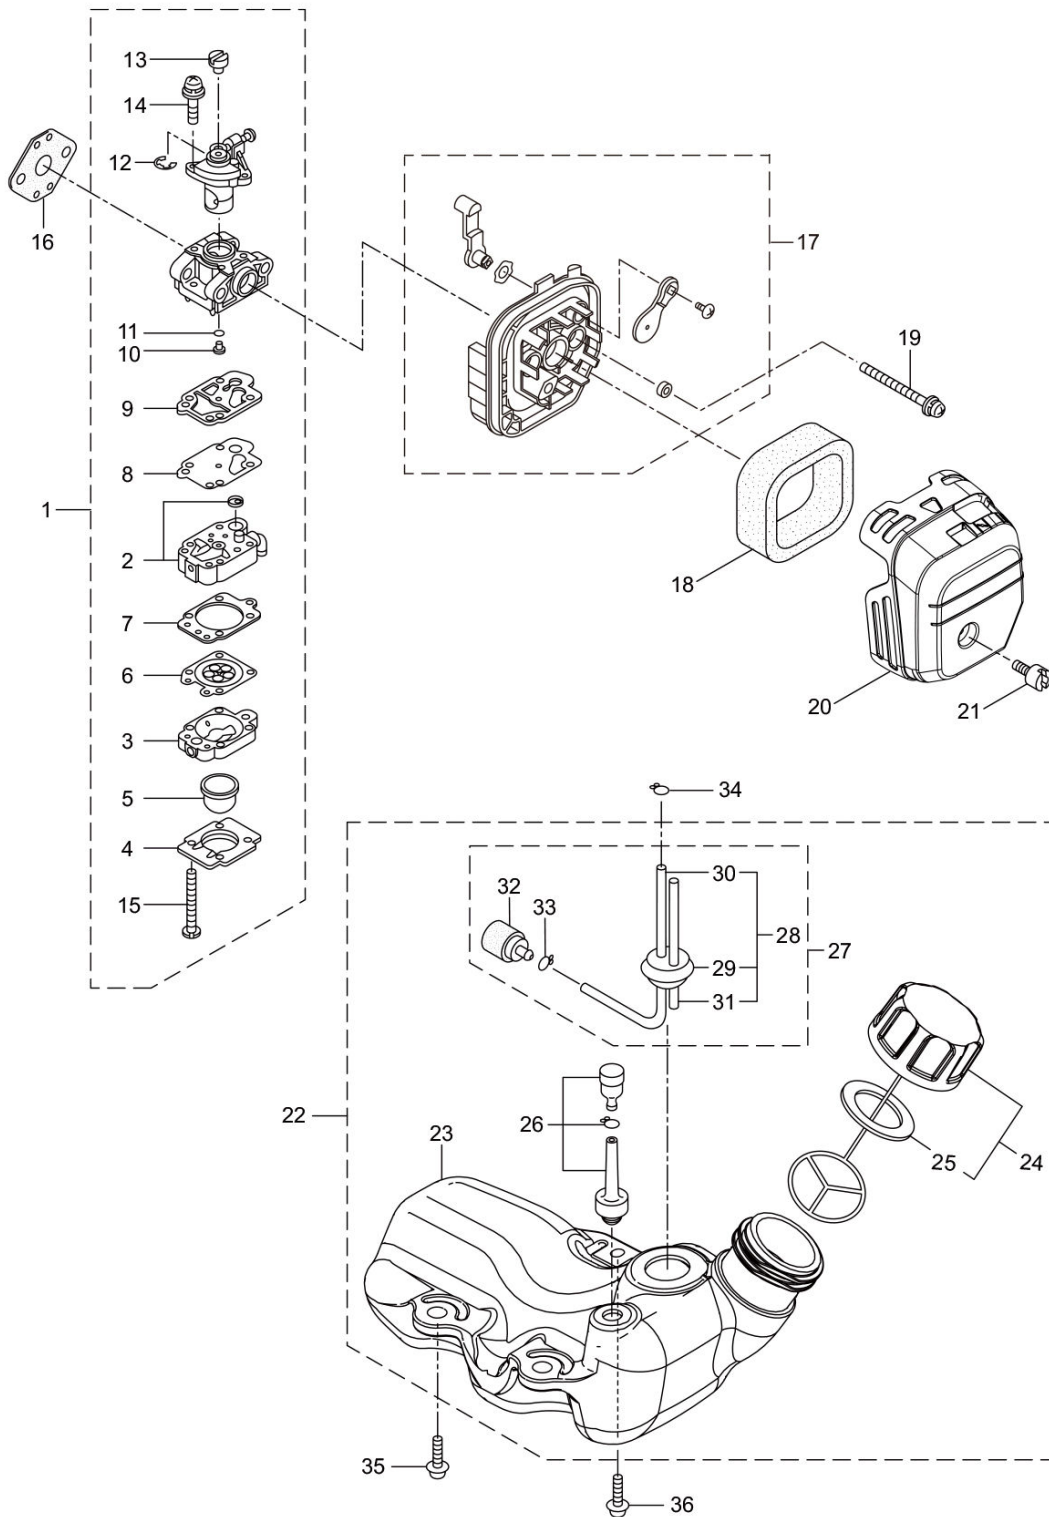

TPP2630
5. CARBURETOR, FUEL TANK

Status	Position	Parts Number	Parts Name	Unit Quantity	Lot Order Quantity	Remarks	Maker code
	1	276328	CARBURETOR	1		Incl.2-15	
	2	281597	BODY	1			
	3	262991	PURGE BODY	1			
	4	262992	COVER	1			
	5	261874	PRIMER	1			
	6	283905	DIAPHRAGM METERRING	1			
	7	262993	GASKET	1			
	8	262994	DIAPHRAGM	1			
	9	282576	GASKET	1			
	10	285030	MAIN JET	1			
	11	261871	O-RING	1			
	12	261876	RING	1			
	13	261658	SWIVEL	1			
	14	264682	SCREW	2			
	15	262996	SCREW	4	5		
	16	261864	GASKET	1	5		
	17	248152	CASE ASSY	1			
	18	269030	ELEMENT	1			
	19	281777	SCREW	2	5	M5x55	
	20	246542	CLEANER COVER	1			
	21	269031	CAP SCREW	1	5	M5x12	
	22	276310	TANK ASSY	1		Incl.23-33	
	23	273467	FUEL TANK	1			
	24	275306	FUEL TANK CAP ASSY	1		Incl.25	
	25	274875	PACKING	1			
	26	261696	BREATHER ASSY	1			
	27	265752	FUEL PIPE ASSY	1		Incl.28-33	
	28	264031	FUEL PIPE ASSY	1		Incl.29-31	
	29	261115	GROMMET	1			
	30	261690	FUEL PIPE	1		160L	
	31	263038	RETURN PIPE	1		3x6x85L	
	32	277887	FILTER ASSY	1			
	33	261117	CLIP	1			
	34	261117	CLIP	1			
	35	269828	SCREW	2	5	M5x16	
	36	281208	SCREW	1	5	M5x16