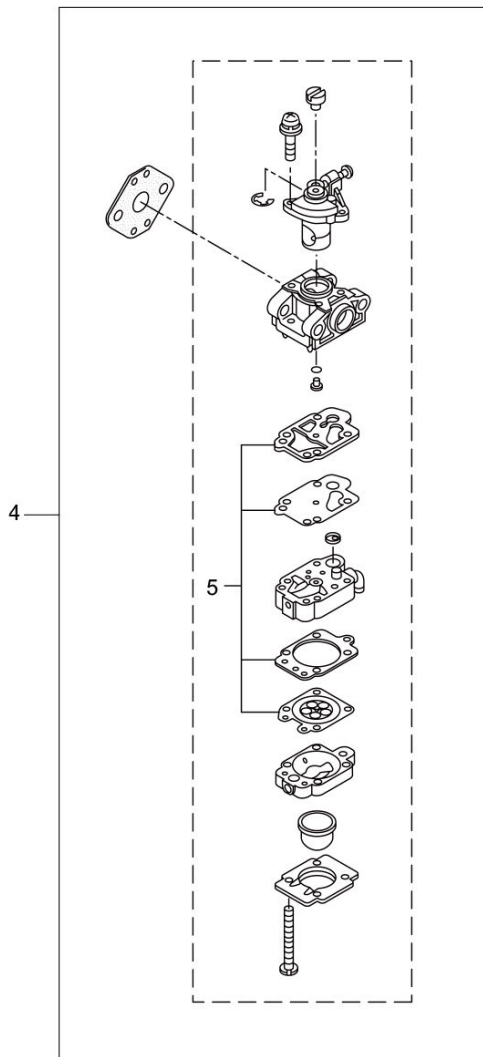

TPP2630
1. PARTS KIT

1

2

3

4

5

6