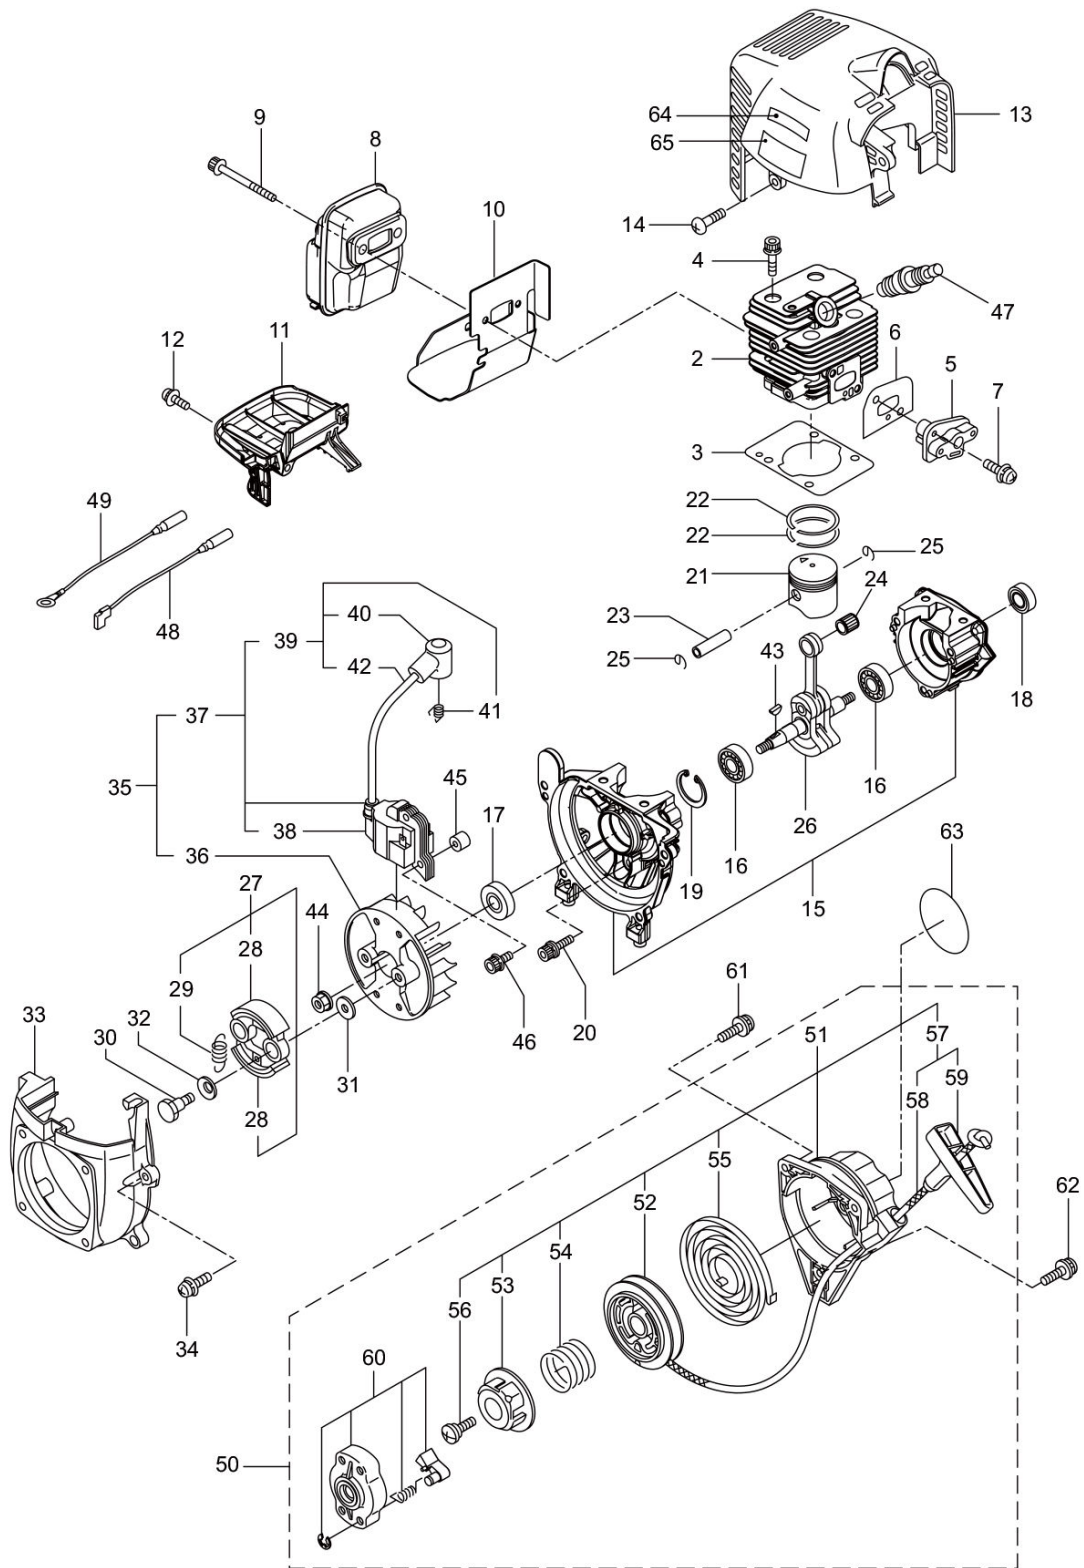

TPP2630
4. ENGINE

Status	Position	Parts Number	Parts Name	Unit Quantity	Lot Order Quantity	Remarks	Maker code
	1	859888		1		EE262/03	
	2	273153	CYLINDER	1			
	3	282330	GASKET	1	5		
	4	261250	CAP SCREW	4	5	M5x20	
	5	282579	INSULATOR	1			
	6	267049	GASKET	1	5		
	7	269826	SCREW	2	5	M5x25	
	8	246656	MUFFLER ASSY	1			
	9	266402	CAP SCREW	2	5	M5x55	
	10	247074	GASKET	1			
	11	246083	UNDER COVER	1			
	12	269827	SCREW	1	5	M5x16	
	13	247230		1			
	14	280144	TAPPING SCREW	1	5	4X16	
	15	563680	CRANKCASE	1			
	16	280488	BEARING 6001C3	2		PPL 6001	
	17	261492	OIL SEAL	1		ISCD12287	
	18	261386	OIL SEAL	1		ISCD12227	
	19	055185	SNAP RING #28	1	5	H28	
	20	261612	CAP SCREW	3		M5x30	
	21	273155	PISTON	1			
	22	261496	PISTON RING	2		(2)Required	
	23	261497	PISTON PIN	1			
	24	261037	BEARING NEEDLE KBK8X11X11.8X1	1		KBK8x11x11.8x1	
	25	261576	CLIP PISTON	2			
	26	277939	CRANK SHAFT	1			
	27	264503	CLUTCH ASSY	1		Incl.28,29	
	28	264504	CLUTCH SHOE	2		(2)Required	
	29	263614	SPRING CLUTCH	1			
	30	264505	BOLT	2			
	31	261189	WASHER	2	5	6x16.5xt1.2	
	32	261777	WAVE WASHER	2	5		
	33	283386	FAN COVER	1			
	34	269831	SCREW	4	5	M5x20	
	35	282692	MAGETO ASSY	1		Incl.36-42	
	36	261356	ROTOR	1			
	37	282693	IGNITION COIL ASSY	1		Incl.38-42	
	38	267401	COIL	1			
	39	282694	SPARK PLUG WIRE ASSY	1		Incl.40-42	
	40	261074	PLUG BOOT	1			
	41	261075	CONNECTOR	1			
	42	282695	SPARK PLUG WIRE	1			
	43	261076	WOODRUFF KEY 3X10	1	5	3x10