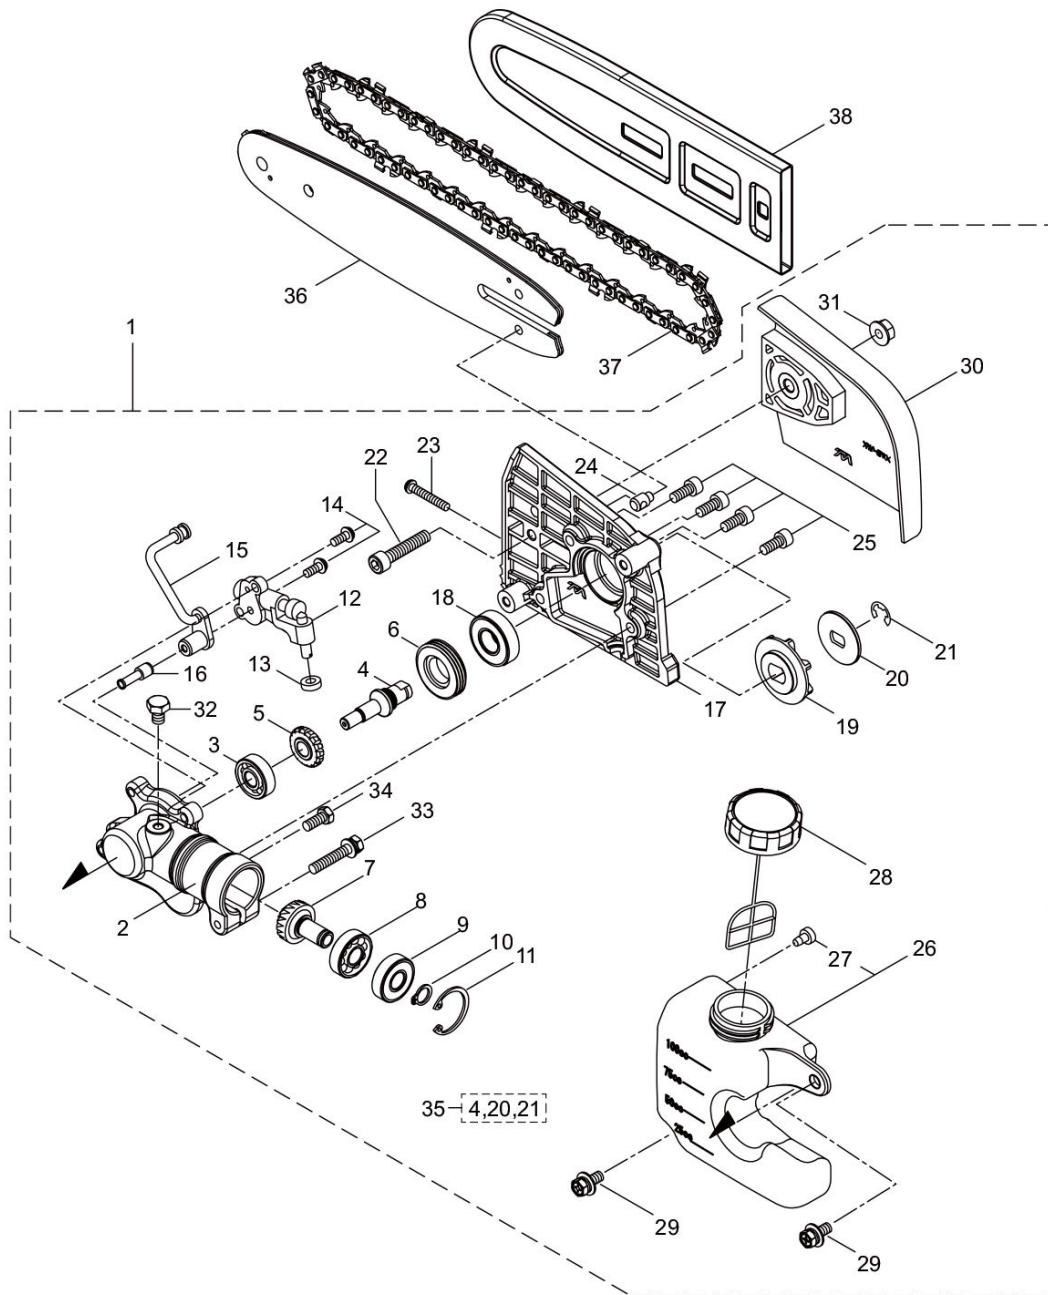

TPP2630
3. PRUNER HEAD

Status	Position	Parts Number	Parts Name	Unit Quantity	Lot Order Quantity	Remarks		Maker code
	1	234082	PRUNER HEAD ASSY	1		Incl.2-35		
	2	231855	GEAR CASE ASSY	1				
	3	227990	BEARING #608	1		#608		
	4	241692	GEAR SHAFT	1				
	5	231857	GEAR	1				
	6	231858	WORM GEAR	1				
	7	231859	PINION SHAFT	1				
	8	227992	BEARING 609	1		#609		
	9	227993	BEARING #609Z	1		#609Z		
	10	228477	C-SHAPED RING	1		#9		
	11	140270	C-SHAPED SNAP RING	1		#24		
	12	231860	OILER	1				
	13	231861	SEAL	1				
	14	231862	SCREW	2				
	15	231863	OIL PIPE	1				
	16	231864	STRAINER	1				
	17	234084	GEARCASE B	1				
	18	227991	BEARING 6001 2RS	1		#6001DDU		
	19	231866	SPROCKET	1				
	20	241693	WASHER (SPROCKET)	1				
	21	241694	E-RING	1		BETW-8		
	22	125588	BOLT	1		M6x30		
	23	234085	SCREW	1		M4x30		
	24	231870	ADJUSTER	1				
	25	231871	BOLT	4		M5x12		
	26	234086	OIL TANK ASSY	1		Incl.27		
	27	231873	BREATHER	1				
	28	231874	TANK CAP ASSY	1				
	29	092580	BOLT	2	10	M5x12		
	30	231875	CHAIN COVER COMPLETE	1				
	31	126756	FLANGE NUT	1	5	M6		
	32	089819	BOLT	1	10	M6x8		
	33	261246	CAP SCREW	1	5	M5x25		
	34	215993	CAP SCREW	1		M5x10		
	35	241691	GEAR SHAFT SET	1		Incl.4,20,21		
	36	234088	GUIDE BAR	1				
	37	289536	CHAIN	1				806170MBP
	38	234087	CHAIN COVER	1